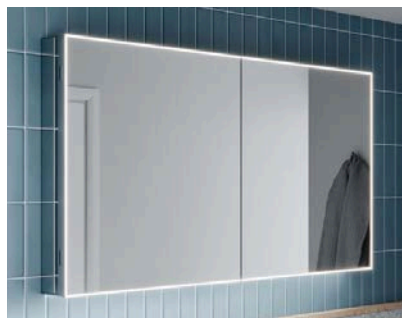

HiB Pill Trim Mirror

Available in Black &
Brushed Brass

Bathroom Mirrors

ILLUMINATED

HiB Ambience
Illuminated Mirror
600mm

HiB Exos Illuminated
Mirror Cabinet
600mm

HiB Arcane
Illuminated Mirror
600mm

Round or Rectangle.
Available in Black,
Brushed Brass, Carbon
Grey