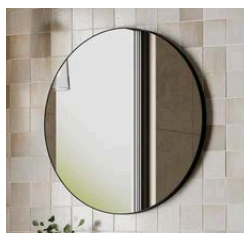

Haier

Bathroom Accessories

Vado Toilet Roll Holder

Vado Towel Rail

Vado Robe Hook

Bathroom Mirrors

HiB Round Trim Mirror

Available in Black,
Brushed Brass,
Light Taupe, Grey