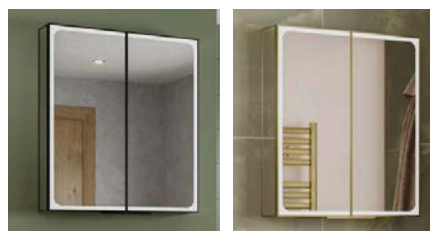

HiB Pill Trim Mirror

Available in Black &
Brushed Brass

Bathroom Mirrors

ILLUMINATED

HiB Ambience
Illuminated Mirror
600mm

HiB Exos Illuminated
Mirror Cabinet
600mm

HiB Arcane
Illuminated Mirror
600mm

Round or Rectangle.
Available in Black,
Brushed Brass, Carbon
Grey

HiB Euna Illuminated
Mirror Cabinet
600mm

Available in Black,
Brushed Brass,
Light Taupe, Sage Green

Sanitaryware Upgrades

Vado Round Flush
Plate

Vado Origins Monobloc
Basin Mixer

Vado Bottle Trap

TAB-148/2 Vado Tablet
2 Way Thermostatic
Valve

Sanitaryware Upgrades

Monument 50cm Basin

Monument 50cm Vanity Unit

Vado Basin Waste

Vado Shower Arm

Sanitaryware Upgrades

Showerhead, Arm and Handset

Available in:
Brushed Gold,
Brushed Bronze,
Brushed Black
and Brushed Nickel