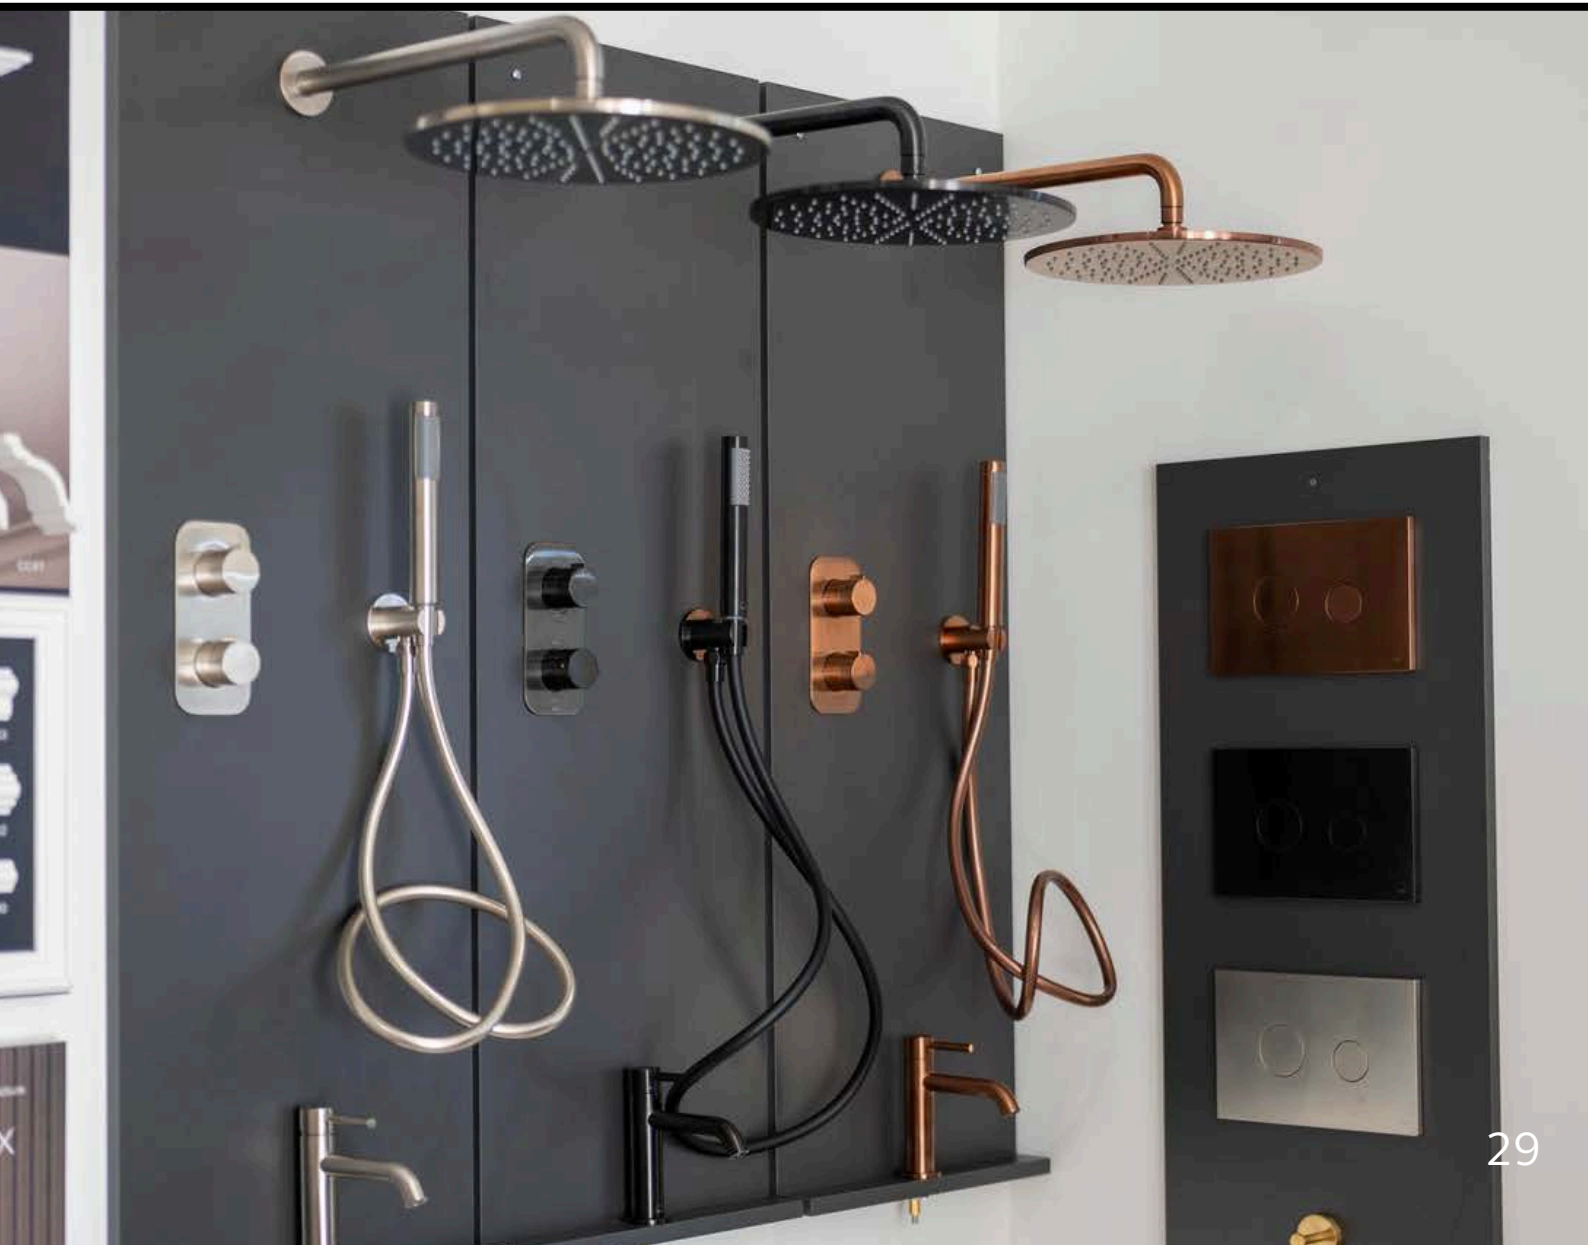

HiB Euna Illuminated
Mirror Cabinet
600mm

Available in Black,
Brushed Brass,
Light Taupe, Sage Green

Sanitaryware Upgrades

Vado Round Flush
Plate

Vado Origins Monobloc
Basin Mixer

Vado Bottle Trap

TAB-148/2 Vado Tablet
2 Way Thermostatic
Valve

Sanitaryware Upgrades

Monument 50cm Basin

Monument 50cm Vanity Unit

Vado Basin Waste

Vado Shower Arm

Sanitaryware Upgrades

Showerhead, Arm and Handset

Available in:
Brushed Gold,
Brushed Bronze,
Brushed Black
and Brushed Nickel